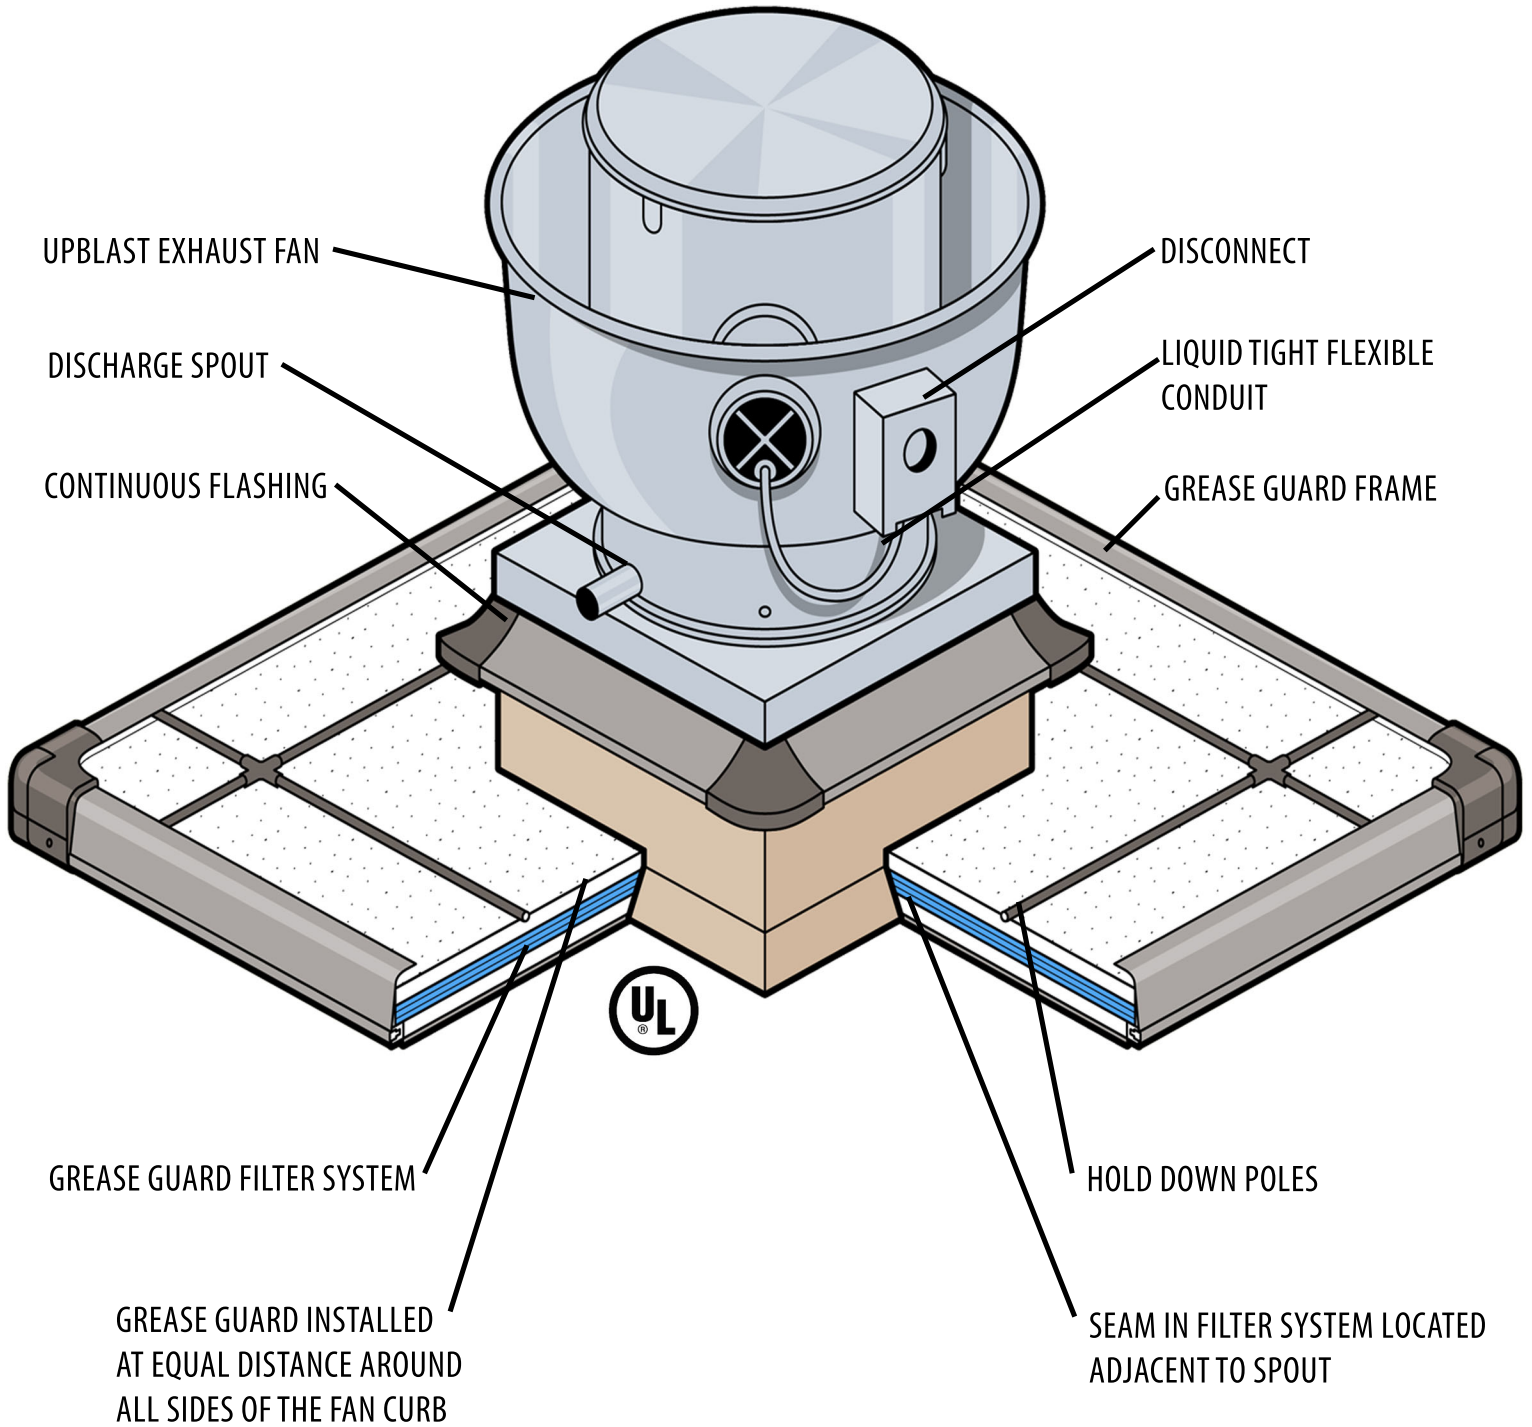

SPECIFICATION

G2 XD/XHD GREASE GUARD CUT-AWAY VIEW

Question not answered?
Give us a call or visit us!

1-800-913-7034
www.greaseguard.com