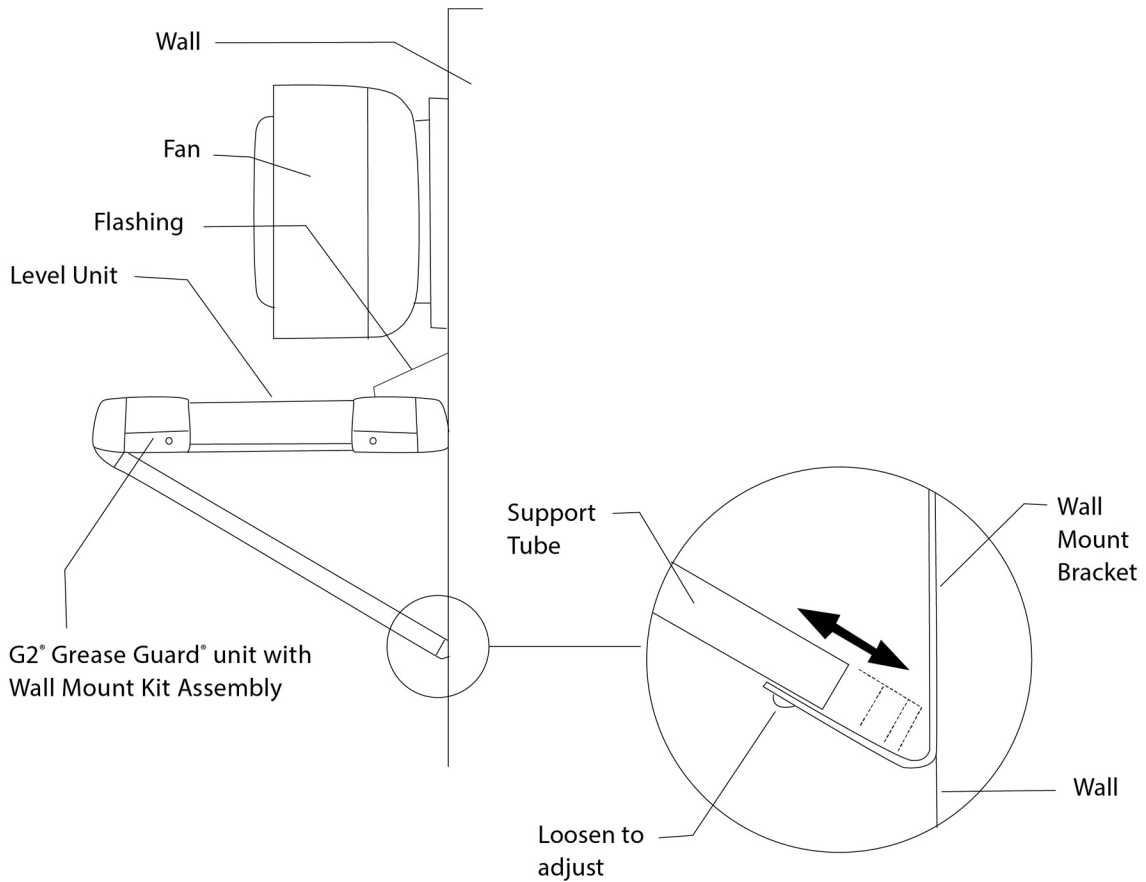

# SIDEWALL SPECIFICATION

G2 XD SM GREASE GUARD

Need digital versions?

Email [marketing@greaseguard.com](mailto:marketing@greaseguard.com)

1-800-913-7034

[www.greaseguard.com](http://www.greaseguard.com)