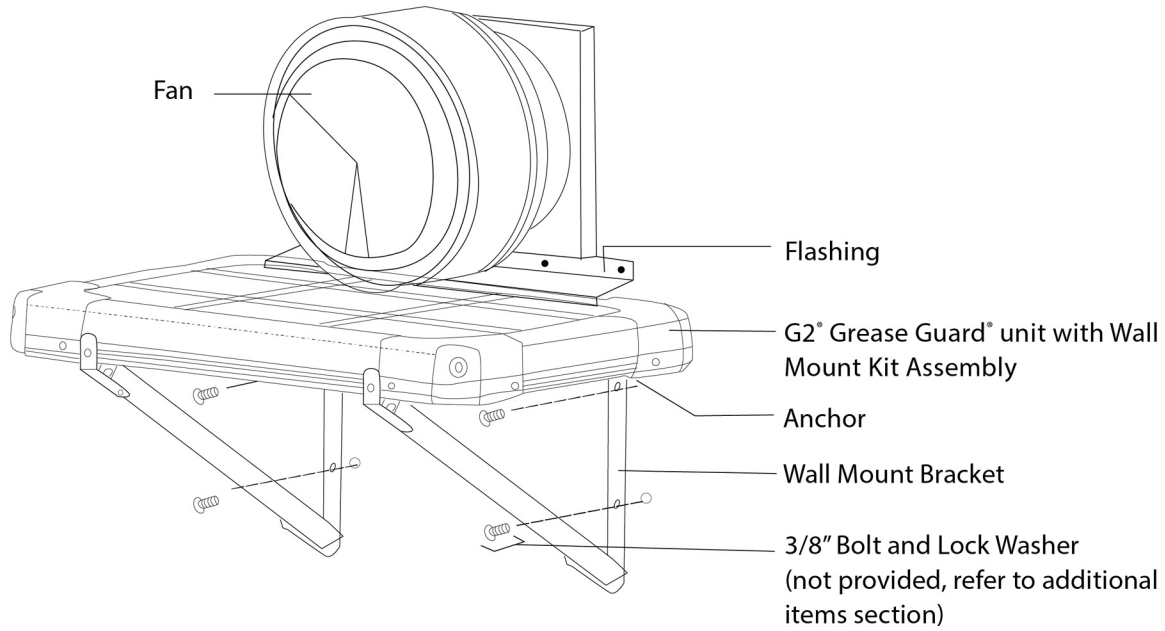

# SIDEWALL SPECIFICATION

G2 XD SM GREASE GUARD

Need digital versions?

Email [marketing@greaseguard.com](mailto:marketing@greaseguard.com)

1-800-913-7034

[www.greaseguard.com](http://www.greaseguard.com)